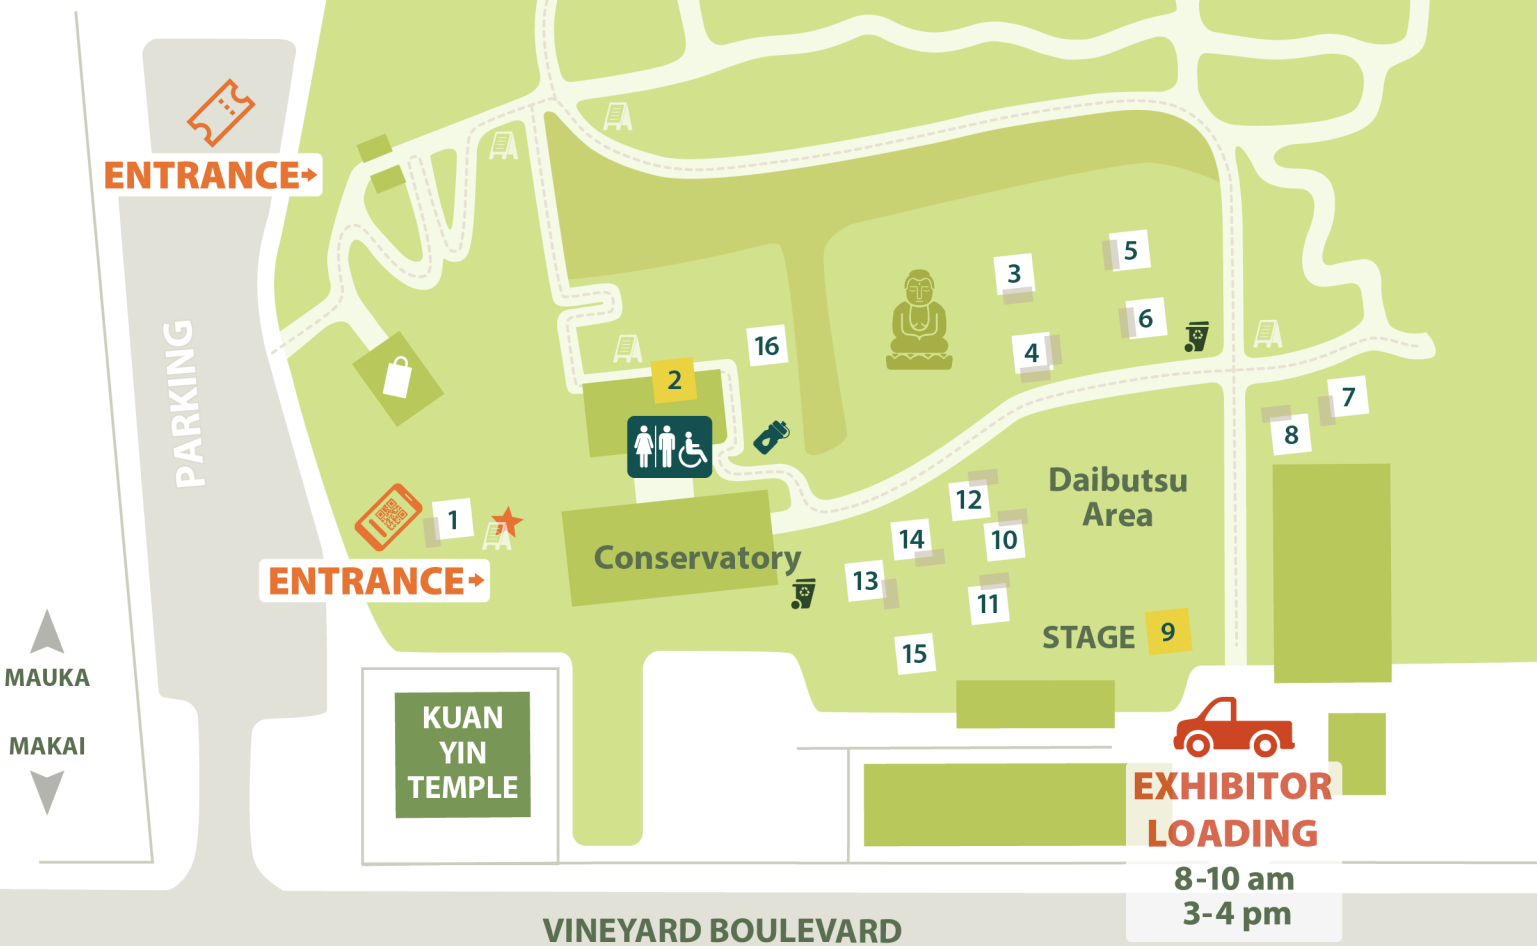

Community
FOREST FEST
November 16th 2025

----- Accessible Path   ★ Resource Table